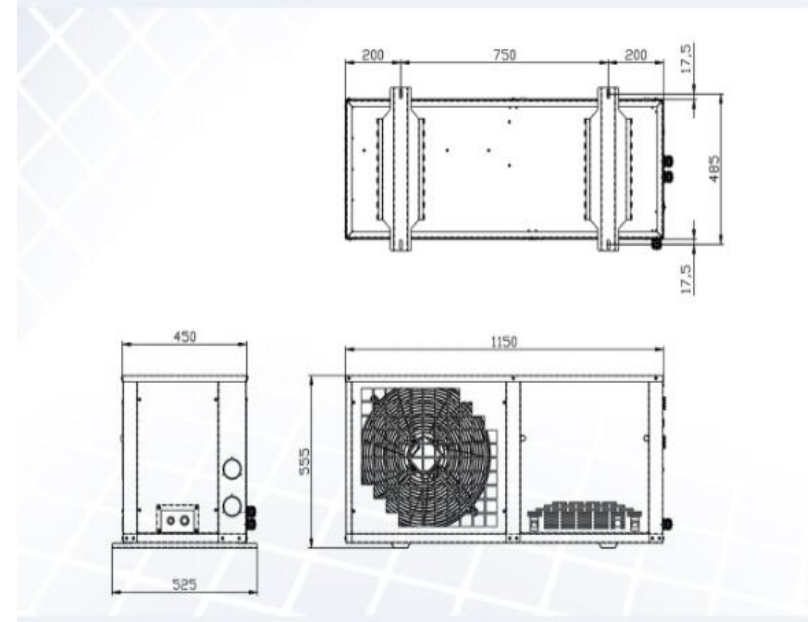

TECHNICAL FEATURES

FrigoCraft H160-K03.SZ4145.SE6015.ES5 Split Unit

Technical Features	
General Features	
Production Facility	Turkey
Brand	FrigoCraft
Type of casing	With Housing
Application	+5/45°C EN12900/10K-SH
Application Areas	Cool Serie
Refrigerant	R404A
Cooling Capacity (Watts) (+5/+45°C)	5.094
Energy Efficiency (COP)	2,77
Body Model	FrigoCraft Body -3 CHH-145
Liquid Line	3/8"
Suction Line	7/8"
Charge Valve	-
Net Weight	-
Brute Weight	-
Condenser and Fan Information	
Condenser Brand	Karyer
Condenser Model	FrigoCraft Kondenser - 3-CHH-145
Condenser Capacity Watts Dt = 15 °C	11.516
Condenser Fin Space (mm)	2,10
Air Flow (m3/h)	4.575
Fan Motor Brand	Ziehl-Abegg
Fan Motor Model	Ziehl-Abegg S 450 CR46MG060W04A1 Fan Mot - 029544
Rotation (RPM)	4 Kutup (~1400 devir)
Fan Wing	-
Fan Brackets & Grills	-
Fan Motor (Quantity x Diameter)	1X450
Fan Motor Input Power (kW)	1x0,398
Fan Motor Power Sup. (V / Ph / Hz)	220 - 230 / 1 / 50
Fluid Line	
Liquid Tank	FrigoCraft 3lt 3/8" U.T.V.li Vertical Liquid Tank
Filter Dryers	Danfoss 023Z4562 DML 053S K.Filter 3/8" Solder
Gas Sightglass	Danfoss 014-0182 SGN 10S - 3/8" Kaynakli
Solenoid Valve	Danfoss 032F1204 EVR 3 Solenoid Valve 3/8" Solder .
Solenoid Valve Bobine	Danfoss 018F6176 IP20 10W Bobin 220V50Hz
Discharge Line Service Valve	SanHua SSV-14003 SSV-JA4GSHC-19-Clima Valve 1/2"
Suction Line Service Valve	SanHua SBV-13028 Ball Valve -Service Port- 7/8"
Controls	
Combined High Pressure Control	Danfoss 061F9077 ACB-2UC85W Y.B.O. 20.0/25.0 bar
Low Pressure Control	Danfoss 061F9032 ACB-2UC32W A.B.O. 0,3/1,8 bar
Fan Control	Danfoss 061F8490 ACB-2UA392W F.K. 8,5/11,0 bar
Electrical Panel	F.Craft ABB 2 - 2,5 hp Embraco Scroll Monofaze Panel