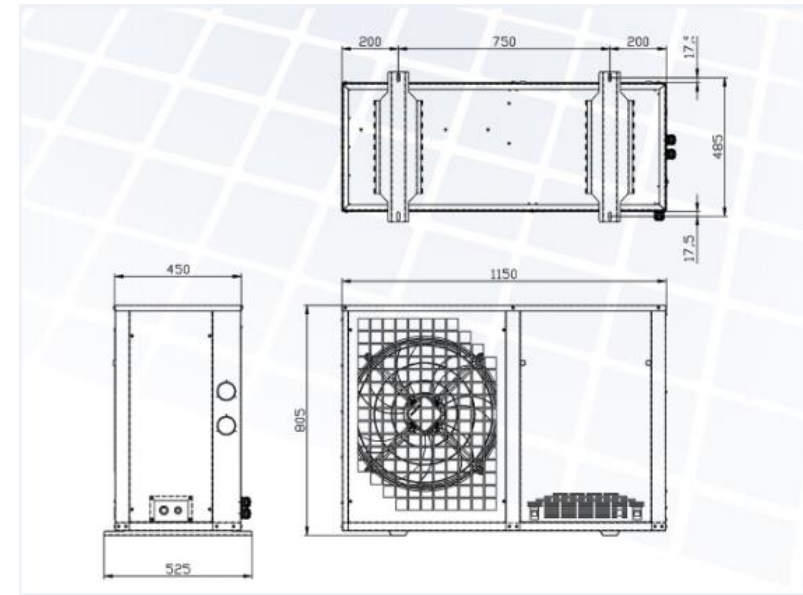

TECHNICAL FEATURES

FrigoCraft H190-K04.SZ4145.SE6018.ES5 Split Unit

Technical Features	
General Features	
Production Facility	Turkey
Brand	FrigoCraft
Type of casing	With Housing
Application	+5/45°C EN12900/10K-SH
Application Areas	Cool Serie
Refrigerant	R404A
Cooling Capacity (Watts) (+5/+45°C)	6.505
Energy Efficiency (COP)	2,76
Body Model	FrigoCraft Body -4 CHH-145
Liquid Line	3/8"
Suction Line	7/8"
Charge Valve	-
Net Weight	-
Brute Weight	-
Condenser and Fan Information	
Condenser Brand	Karyer
Condenser Model	FrigoCraft Kondenser - 4-CHH-145
Condenser Capacity Watts Dt = 15 °C	15.315
Condenser Fin Space (mm)	2,10
Air Flow (m3/h)	5.411
Fan Motor Brand	Ziehl-Abegg
Fan Motor Model	Ziehl-Abegg S 450 CR46MG060W04A1 Fan Mot - 029544
Rotation (RPM)	4 Kutup (~1400 devir)
Fan Wing	-
Fan Brackets & Grills	-
Fan Motor (Quantity x Diameter)	1X450
Fan Motor Input Power (kW)	1x0,398
Fan Motor Power Sup. (V / Ph / Hz)	220 - 230 / 1 / 50
Fluid Line	
Liquid Tank	FrigoCraft 3lt 3/8" U.T.V.li Vertical Liquid Tank
Filter Dryers	Danfoss 023Z4562 DML 053S K.Filter 3/8" Solder
Gas Sightglass	Danfoss 014-0182 SGN 10S - 3/8" Kaynakli
Solenoid Valve	Danfoss 032F1204 EVR 3 Solenoid Valve 3/8" Solder .
Solenoid Valve Bobine	Danfoss 018F6176 IP20 10W Bobin 220V50Hz
Discharge Line Service Valve	SanHua SSV-14003 SSV-JA4GSHC-19-Clima Valve 1/2"
Suction Line Service Valve	SanHua SBV-13028 Ball Valve -Service Port- 7/8"
Controls	
Combined High Pressure Control	Danfoss 061F9077 ACB-2UC85W Y.B.O. 20.0/25.0 bar
Low Pressure Control	Danfoss 061F9032 ACB-2UC32W A.B.O. 0,3/1,8 bar
Fan Control	Danfoss 061F8490 ACB-2UA392W F.K. 8,5/11,0 bar
Electrical Panel	F.Craft ABB 2 - 2,5 hp Embraco Scroll Monofaze Panel