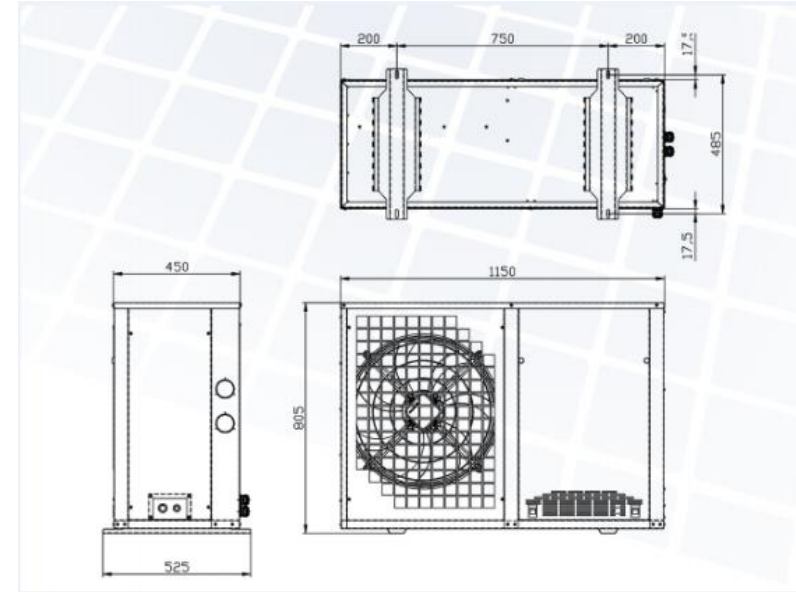

TECHNICAL FEATURES

FrigoCraft H220-K04.SZ4145.SE6021.ES5 Split Unit

Technical Features	
General Features	
Production Facility	Turkey
Brand	FrigoCraft
Type of casing	With Housing
Application	+5/+45°C EN12900/10K-SH
Application Areas	Cool Serie
Refrigerant	R404A
Cooling Capacity (Watts) (+5/+45°C)	7.641
Energy Efficiency (COP)	2,78
Body Model	FrigoCraft Body -4 CHH-145
Liquid Line	3/8"
Suction Line	7/8"
Charge Valve	-
Net Weight	-
Brute Weight	-
Condenser and Fan Information	
Condenser Brand	Karyer
Condenser Model	FrigoCraft Kondenser - 4-CHH-145
Condenser Capacity Watts Dt = 15 °C	15.315
Condenser Fin Space (mm)	2,10
Air Flow (m3/h)	5.411
Fan Motor Brand	Ziehl-Abegg
Fan Motor Model	Ziehl-Abegg S 450 CR46MG060W04A1 Fan Mot - 029544
Rotation (RPM)	4 Kutup (~1400 devir)
Fan Wing	-
Fan Brackets & Grills	-
Fan Motor (Quantity x Diameter)	1X450
Fan Motor Input Power (kW)	1x0,398
Fan Motor Power Sup. (V / Ph / Hz)	220 - 230 / 1 / 50
Fluid Line	
Liquid Tank	FrigoCraft 4lt 3/8" I.U.T.V.İ Vertical Liquid Tank
Filter Dryers	Danfoss 023Z4562 DML 053S K.Filter 3/8" Solder
Gas Sightglass	Danfoss 014-0182 SGN 10S - 3/8" Kaynaklı
Solenoid Valve	Danfoss 032F1204 EVR 3 Solenoid Valve 3/8" Solder .
Solenoid Valve Bobine	Danfoss 018F6176 IP20 10W Bobin 220V50Hz
Discharge Line Service Valve	SanHua SSV-14003 SSV-JA4GSHC-19-Clima Valve 1/2"
Suction Line Service Valve	SanHua SBV-13028 Ball Valve -Service Port- 7/8"
Controls	
Combined High Pressure Control	Danfoss 061F9077 ACB-2UC85W Y.B.O. 20.0/25.0 bar
Low Pressure Control	Danfoss 061F9032 ACB-2UC32W A.B.O. 0,3/1,8 bar
Fan Control	Danfoss 061F8490 ACB-2UA392W F.K. 8,5/11,0 bar
Electrical Panel	F.Craft ABB 3 hp Embraco Scroll Monofaze Panel