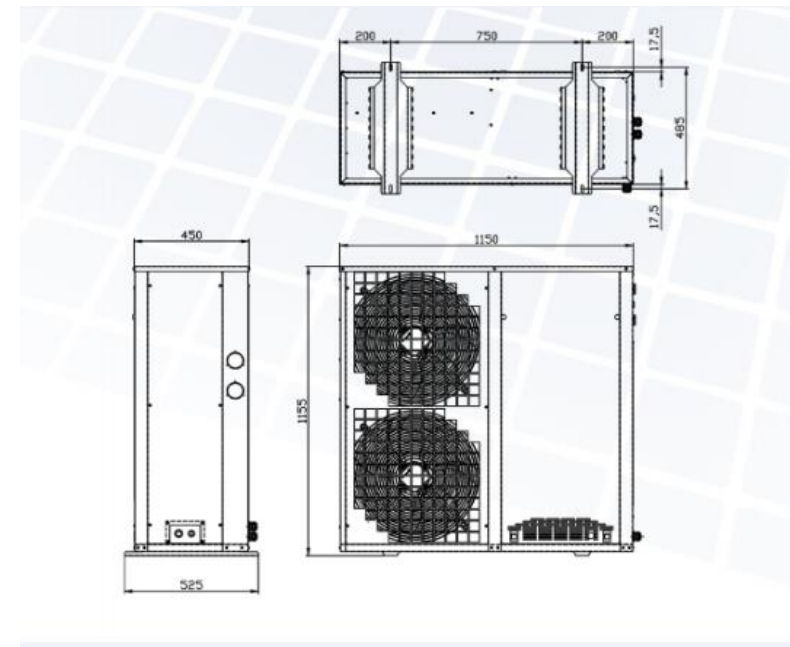

TECHNICAL FEATURES

FrigoCraft H285-K07.SZ4245.SE6030.ES5 Split Unit

Technical Features	
General Features	
Production Facility	Turkey
Brand	FrigoCraft
Type of casing	With Housing
Application	+5/45°C EN12900/10K-SH
Application Areas	Cool Serie
Refrigerant	R404A
Cooling Capacity (Watts) (+5/+45°C)	11.558
Energy Efficiency (COP)	3,05
Body Model	FrigoCraft Body -7 CHH-245
Liquid Line	1/2"
Suction Line	7/8"
Charge Valve	-
Net Weight	-
Brute Weight	-
Condenser and Fan Information	
Condenser Brand	Karyer
Condenser Model	FrigoCraft Kondenser -7-CHH-245
Condenser Capacity Watts Dt = 15 °C	25.313
Condenser Fin Space (mm)	2,10
Air Flow (m3/h)	9.510
Fan Motor Brand	Ziehl-Abegg
Fan Motor Model	Ziehl-Abegg S 450 CR46MG060W04A1 Fan Mot - 029544
Rotation (RPM)	4 Kutup (~1400 devir)
Fan Wing	-
Fan Brackets & Grills	-
Fan Motor (Quantity x Diameter)	2X450
Fan Motor Input Power (kW)	2x0,398
Fan Motor Power Sup. (V / Ph / Hz)	220 - 230 / 1 / 50
Fluid Line	
Liquid Tank	FrigoCraft 5lt 1/2" I.U.T.V.İİ .Vertical Liquid Tank
Filter Dryers	Danfoss 023Z4572 DML 084S K.Filter 1/2" Solder
Gas Sightglass	Danfoss 014-0183 SGN 12S - 1/2" Solder
Solenoid Valve	Danfoss 032F1209 EVR 6 Solenoid Valve 1/2" Solder
Solenoid Valve Bobine	Danfoss 018F6176 IP20 10W Bobin 220V50Hz
Discharge Line Service Valve	SanHua SSV-14003 SSV-JA4GSHC-19-Clima Valve 1/2"
Suction Line Service Valve	SanHua SBV-13028 Ball Valve -Service Port- 7/8"
Controls	
Combined High Pressure Control	Danfoss 061F9077 ACB-2UC85W Y.B.O. 20.0/25.0 bar
Low Pressure Control	Danfoss 061F9032 ACB-2UC32W A.B.O. 0,3/1,8 bar
Fan Control	Danfoss 061F8490 ACB-2UA392W F.K. 8,5/11,0 bar
Electrical Panel	F.Craft ABB 4hp Embraco Scroll Monofaze Pano