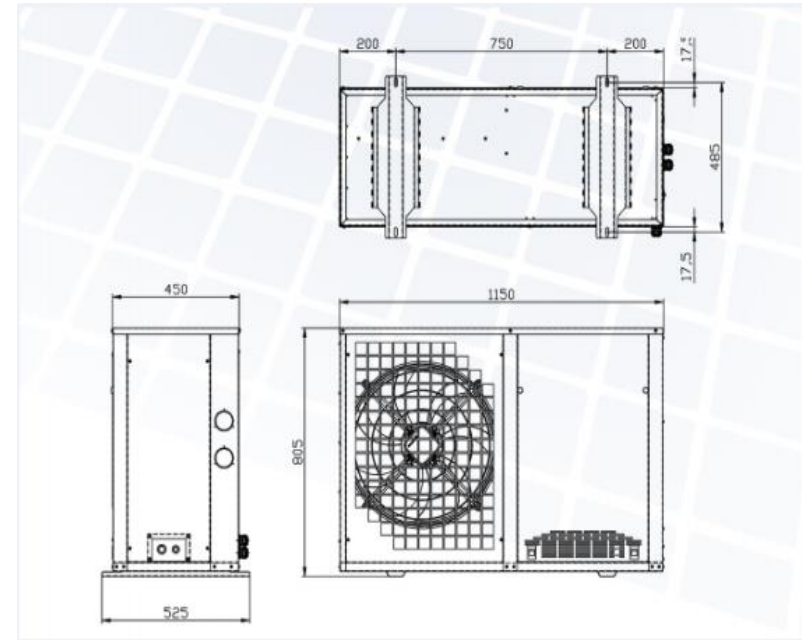

TECHNICAL FEATURES

FrigoCraft H190-K04.SZ4145.SE6018.ES4 Split Unit

Technical Features	
General Features	
Production Facility	Turkey
Brand	FrigoCraft
Type of casing	With Housing
Application	+5/45°C EN12900/10K-SH
Application Areas	Cool Serie
Refrigerant	R404A
Cooling Capacity (Watts) (+5/+45°C)	6.505
Energy Efficiency (COP)	2,82
Body Model	FrigoCraft Body -4-CHH-145
Liquid Line	3/8"
Suction Line	7/8"
Charge Valve	-
Net Weight	-
Brute Weight	-
Condenser and Fan Information	
Condenser Brand	Karyer
Condenser Model	FrigoCraft Kondenser - 4-CHH-145
Condenser Capacity Watts Dt = 15 °C	15.315
Condenser Fin Space (mm)	2,10
Air Flow (m3/h)	5.411
Fan Motor Brand	Ziehl-Abegg
Fan Motor Model	Ziehl-Abegg S 450 CR46MG060W04A1 Fan Mot - 029544
Rotation (RPM)	4 Kutup (~1400 devir)
Fan Wing	-
Fan Brackets & Grills	-
Fan Motor (Quantity x Diameter)	1X450
Fan Motor Input Power (kW)	1x0,398
Fan Motor Power Sup. (V / Ph / Hz)	220 - 230 / 1 / 50
Fluid Line	
Liquid Tank	FrigoCraft 3lt 3/8" U.T.V.li Vertical Liquid Tank
Filter Dryers	Danfoss 023Z4562 DML 053S K.Filter 3/8" Solder
Gas Sightglass	Danfoss 014-0182 SGN 10S - 3/8" Solder
Solenoid Valve	Danfoss 032F1204 EVR 3 Solenoid Valve 3/8" Solder
Solenoid Valve Bobine	Danfoss 018F6176 IP20 10W Bobine 220V50Hz
Discharge Line Service Valve	SanHua SSV-14002 SSV-JA3GSHC-20-Clima Valve 3/8"
Suction Line Service Valve	SanHua SBV-13028 Ball Valve- Service Port- 7/8"
Controls	
Combined High Pressure Control	Danfoss 061F9077 ACB-2UC85W Y.B.O. 20.0/25.0 bar
Low Pressure Control	Danfoss 061F9032 ACB-2UC32W A.B.O. 0,3/1,8 bar
Fan Control	Danfoss 061F8490 ACB-2UA392W F.K. 8,5/11,0 bar
Electrical Panel	F.Craft ABB 2 - 2,5 - 3 hp Embraco Scroll Pano