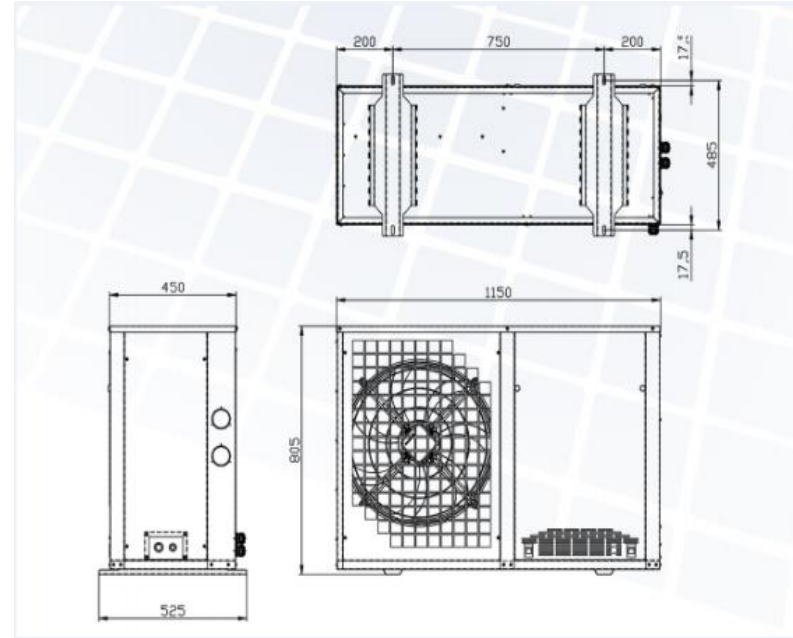

TECHNICAL FEATURES

FrigoCraft H220-K04.SZ4145.SE6021.ES4 Split Unit

Technical Features	
General Features	
Production Facility	Turkey
Brand	FrigoCraft
Type of casing	With Housing
Application	+5/+45°C EN12900/10K-SH
Application Areas	Cool Serie
Refrigerant	R404A
Cooling Capacity (Watts) (+5/+45°C)	7.641
Energy Efficiency (COP)	2,84
Body Model	FrigoCraft Body -4 CHH-145
Liquid Line	3/8"
Suction Line	7/8"
Charge Valve	-
Net Weight	-
Brute Weight	-
Condenser and Fan Information	
Condenser Brand	Karyer
Condenser Model	FrigoCraft Kondenser - 4-CHH-145
Condenser Capacity Watts Dt = 15 °C	15.315
Condenser Fin Space (mm)	2,10
Air Flow (m3/h)	5.411
Fan Motor Brand	Ziehl-Abegg
Fan Motor Model	Ziehl-Abegg S 450 CR46MG060W04A1 Fan Mot - 029544
Rotation (RPM)	4 Kutup (~1400 devir)
Fan Wing	-
Fan Brackets & Grills	-
Fan Motor (Quantity x Diameter)	1X450
Fan Motor Input Power (kW)	1x0,398
Fan Motor Power Sup. (V / Ph / Hz)	220 - 230 / 1 / 50
Fluid Line	
Liquid Tank	FrigoCraft 4lt 3/8" U.T.V.li Vertical Liquid Tank
Filter Dryers	Danfoss 023Z4562 DML 053S K.Filter 3/8" Solder
Gas Sightglass	Danfoss 014-0182 SGN 10S - 3/8" Solder
Solenoid Valve	Danfoss 032F1204 EVR 3 Solenoid Valve 3/8" Solder
Solenoid Valve Bobine	Danfoss 018F6176 IP20 10W Bobine 220V50Hz
Discharge Line Service Valve	SanHua SSV-14002 SSV-JA3GSHC-20-Clima Valve 3/8"
Suction Line Service Valve	SanHua SBV-13028 Ball Valve- Service Port- 7/8"
Controls	
Combined High Pressure Control	Danfoss 061F9077 ACB-2UC85W Y.B.O. 20.0/25.0 bar
Low Pressure Control	Danfoss 061F9032 ACB-2UC32W A.B.O. 0,3/1,8 bar
Fan Control	Danfoss 061F8490 ACB-2UA392W F.K. 8,5/11,0 bar
Electrical Panel	F.Craft ABB 2 - 2,5 - 3 hp Embraco Scroll Pano