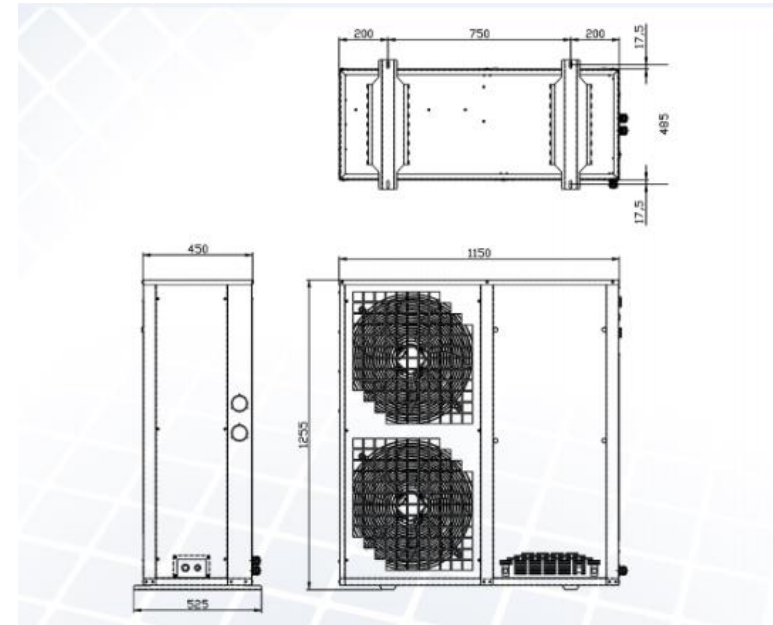

TECHNICAL FEATURES

FrigoCraft H400-K10.SZ4250.SE6043.ES4 Split Unit

Technical Features	
General Features	
Production Facility	Turkey
Brand	FrigoCraft
Type of casing	With Housing
Application	+5/+45°C EN12900/10K-SH
Application Areas	Cool Serie
Refrigerant	R404A
Cooling Capacity (Watts) (+5/+45°C)	16.064
Energy Efficiency (COP)	3,25
Body Model	FrigoCraft Body -10 CHH- 250
Liquid Line	1/2"
Suction Line	7/8"
Charge Valve	-
Net Weight	-
Brute Weight	-
Condenser and Fan Information	
Condenser Brand	Karyer
Condenser Model	FrigoCraft Kondenser -10-CHH-250
Condenser Capacity Watts Dt = 15 °C	31.523
Condenser Fin Space (mm)	2,10
Air Flow (m3/h)	12.017
Fan Motor Brand	Ziehl-Abegg
Fan Motor Model	Ziehl-Abegg FN050-4EK.4I.V7P1 Fan Motoru - 140057
Rotation (RPM)	4 Kutup (~1400 devir)
Fan Wing	-
Fan Brackets & Grills	-
Fan Motor (Quantity x Diameter)	2X500
Fan Motor Input Power (kW)	2x0,750
Fan Motor Power Sup. (V / Ph / Hz)	220 - 230 / 1 / 50
Fluid Line	
Liquid Tank	FrigoCraft 7lt 1/2" I.U.T.V.II .Vertical Liquid Tank
Filter Dryers	Danfoss 023Z4572 DML 084S K.Filter 1/2" Solder
Gas Sightglass	Danfoss 014-0183 SGN 12S - 1/2" Solder
Solenoid Valve	Danfoss 032F1209 EVR 6 Solenoid Valve 1/2" Solder
Solenoid Valve Bobine	Danfoss 018F6176 IP20 10W Bobine 220V50Hz
Discharge Line Service Valve	SanHua SSV-14003 SSV-JA4GSHC-19-Clima Valve 1/2"
Suction Line Service Valve	SanHua SBV-13028 Ball Valve- Service Port- 7/8"
Controls	
Combined High Pressure Control	Danfoss 061F9077 ACB-2UC85W Y.B.O. 20.0/25.0 bar
Low Pressure Control	Danfoss 061F9032 ACB-2UC32W A.B.O. 0,3/1,8 bar
Fan Control	Danfoss 061F8490 ACB-2UA392W F.K. 8,5/11,0 bar
Electrical Panel	F.Craft ABB 6 hp Embraco Scroll Pano